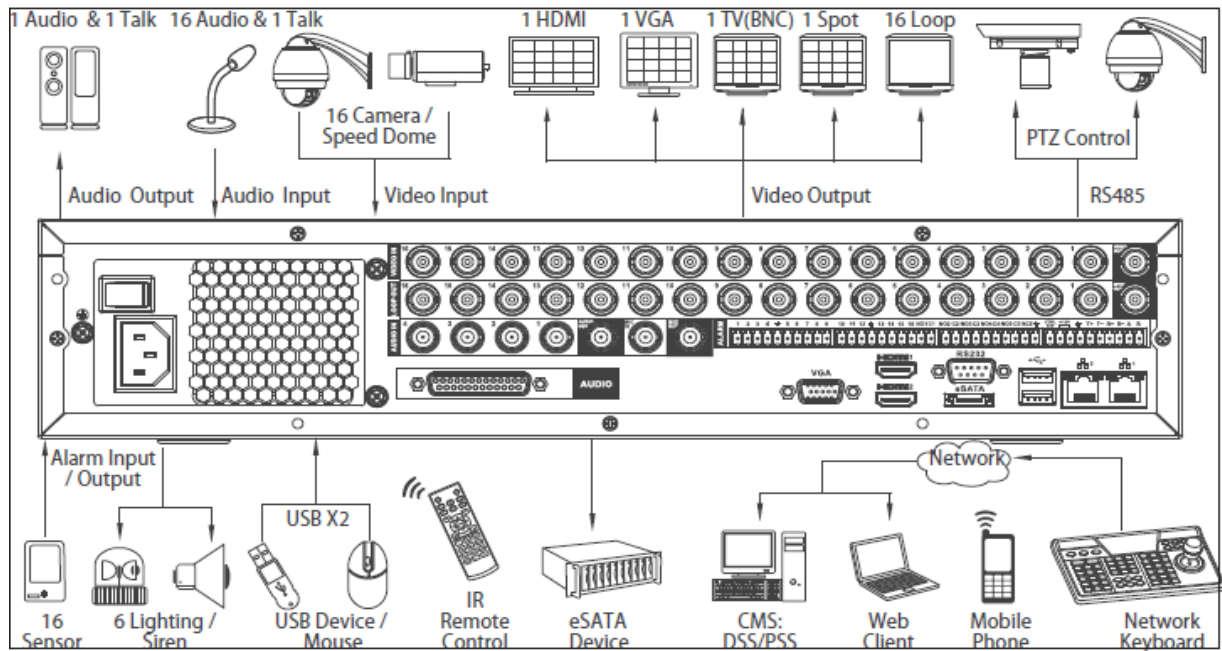

DH-DVR7804/7808/7816S-U

System Connection

* Take DVR7816S-U as an example

Dahua Technology Co., Ltd.

1187 BinAn Road, Binjiang District, Hangzhou, China

Tel: +86-571-87688883

Fax: +86-571-87688815

Email: overseas@dahuatech.com

www.dahuatech.com

*Design and specifications are subject to change without notice.

© 2011 Dahua Technology Co., Ltd.